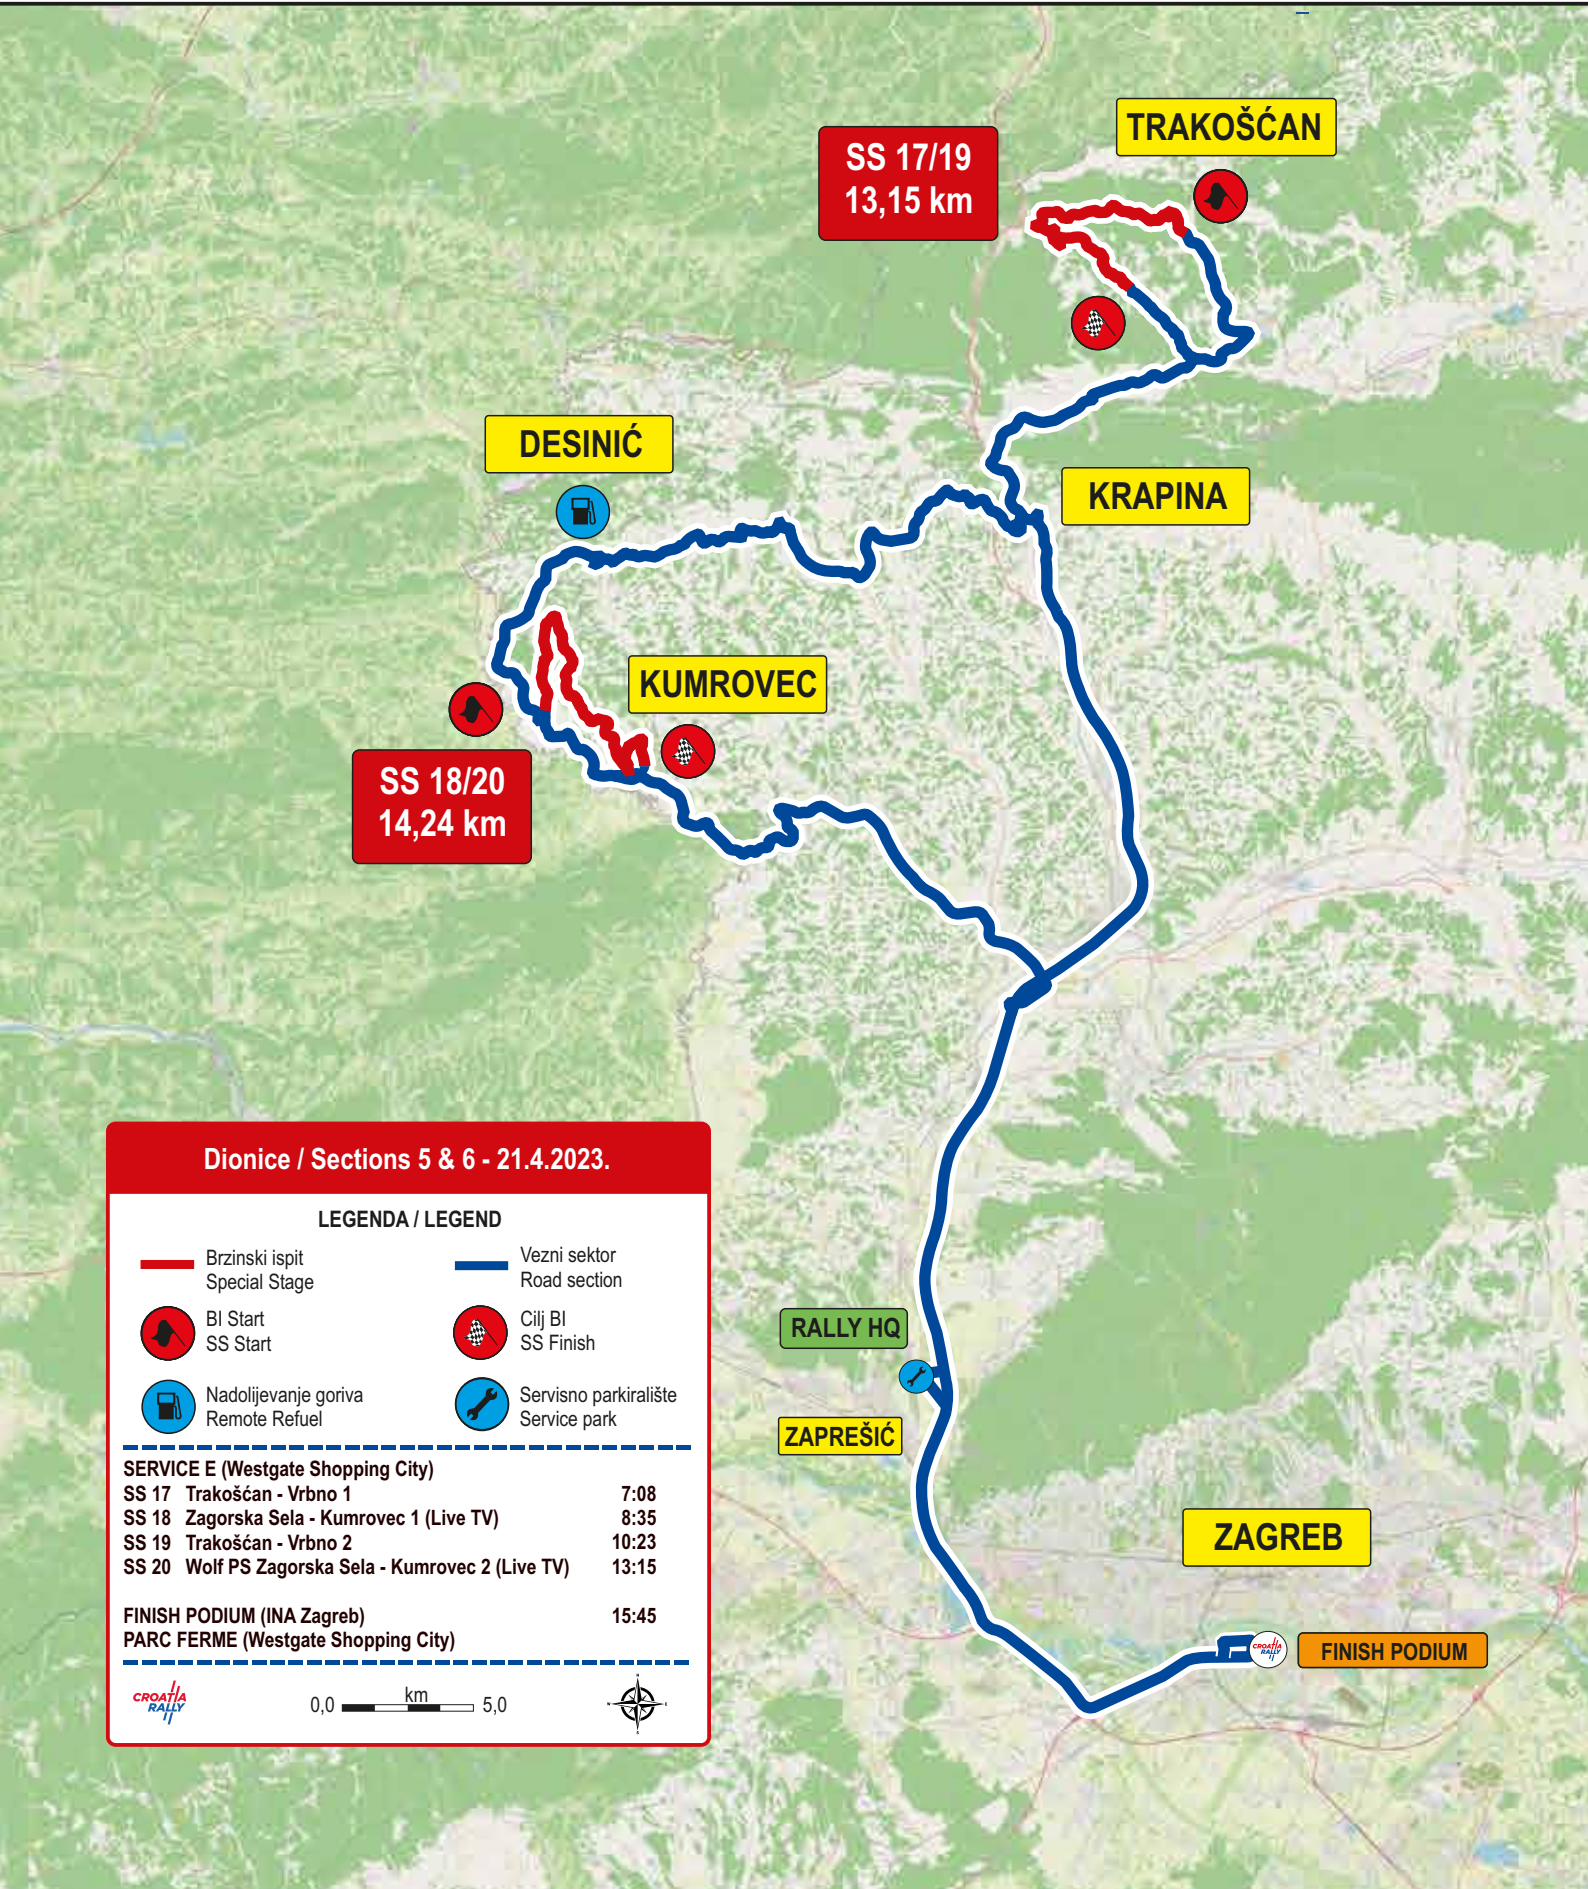

**SERVICE B**

SS 9	Smerovišće - Grdanjci 1	7:31
SS 10	Stojdraga - Gornja Vas 1	8:24
SS 11	Vinski Vrh - Duga Resa 1 (Live TV)	10:05
SS 12	Pećurkovo Brdo - Mrežnički Novaki 1	11:03

**SERVICE C (Westgate Shopping City)**

SS 13	Smerovišće - Grdanjci 2	14:31
SS 14	Stojdraga - Gornja Vas 2	15:24
SS 15	Vinski Vrh - Duga Resa 2 (Live TV)	17:05
SS 16	Pećurkovo Brdo - Mrežnički Novaki 2	18:03

FLEXI SERVICE D (Westgate Shopping City)  
PARC FERME (Westgate Shopping City)

<b>SERVICE E (Westgate Shopping City)</b>	
SS 17 Trakošćan - Vrbno 1	7:08
SS 18 Zagorska Sela - Kumrovec 1 (Live TV)	8:35
SS 19 Trakošćan - Vrbno 2	10:23
SS 20 Wolf PS Zagorska Sela - Kumrovec 2 (Live TV)	13:15

# ROUTE MAPS